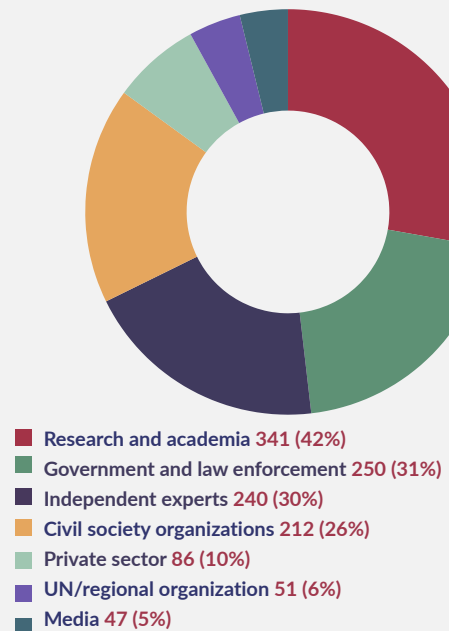

GLOBAL INITIATIVE NETWORK OF EXPERTS

The Global Initiative Network is the key resource body of the Global Initiative, providing a valuable forum for exchanging knowledge, expertise and advice.

globalinitiative/about-us/network/

810 members

Latest review: March 2026

GENDER

GROWTH BY MEMBERS BY REGION OF ORIGIN

PROFESSIONAL GROUP

SUBJECT AREA