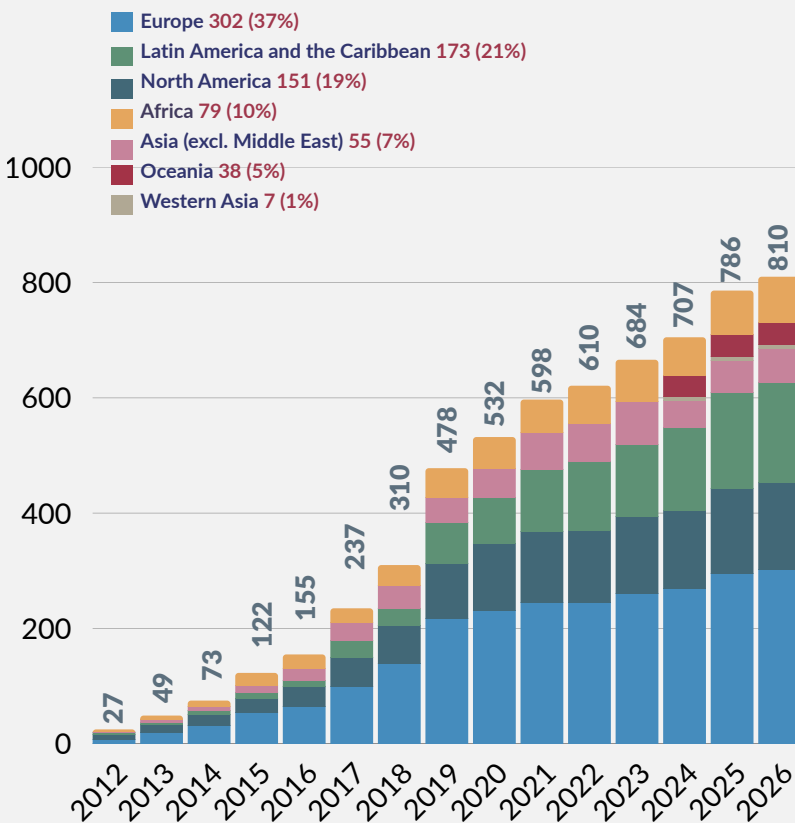

GLOBAL INITIATIVE NETWORK OF EXPERTS

The Global Initiative Network is the key resource body of the Global Initiative, providing a valuable forum for exchanging knowledge, expertise and advice.

globalinitiative/about-us/network/

810 members

Latest review: March 2026

GENDER

GROWTH BY MEMBERS BY REGION OF ORIGIN

PROFESSIONAL GROUP

SUBJECT AREA