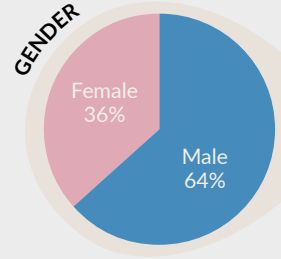

The Global Initiative Network is the key resource body of the Global Initiative, providing a valuable forum for exchanging knowledge, expertise and advice.

555 members

Latest review: June 2021 (+23)

GROWTH OF MEMBERS BY REGION OF ORIGIN