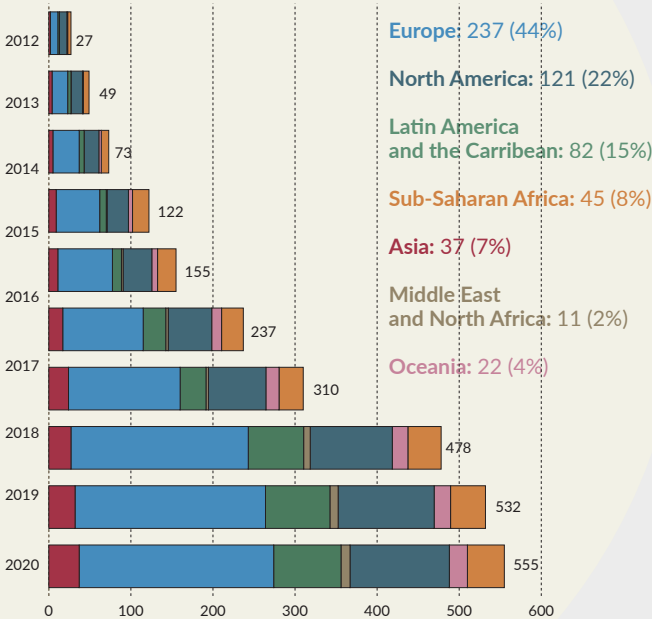

The Global Initiative Network is the key resource body of the Global Initiative, providing a valuable forum for exchanging knowledge, expertise and advice.

555 members

Latest review: June 2021 (+23)

GROWTH OF MEMBERS BY REGION OF ORIGIN