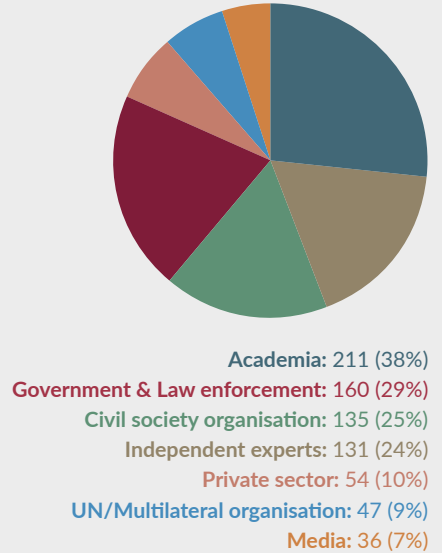

PROFESSIONAL GROUP